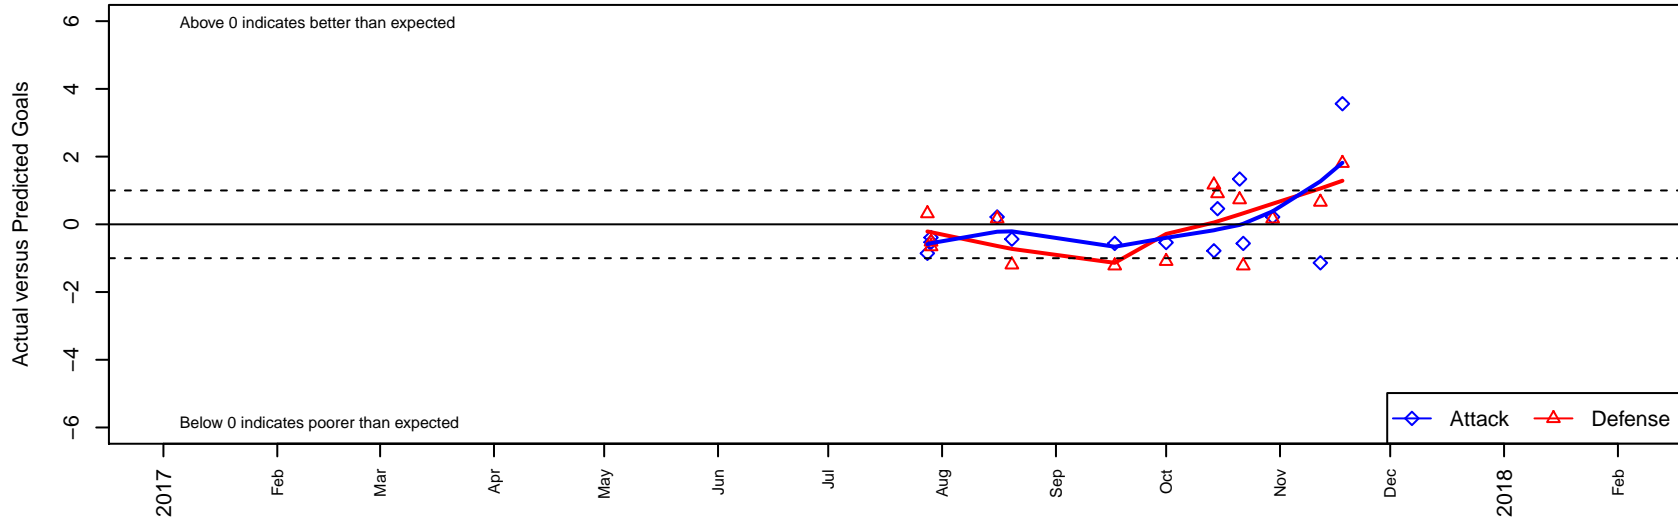

Wenatchee Valley United Tigers G03

Wenatchee, WA
 G03 total strength=1168
 attack=3.9 defense=3.28
 fall league = PSPL Classic 1 – East U15
 notes= Waterhouse 2016

alt names used:
 UNITED SC Tigers
 Wenatchee United Tigers
 UNITED SC Tigers

Venues played:
 2017 Crossfire Select U15 Silver
 2017 PSPL Classic 1 – East U15
 2017 PSPL Fall Super League – East U15

Wenatchee Valley United Tigers G03
 Dots are actual minus expected GF (blue circles) and GA (red triangles).
 Blue line is smoothed change in attack strength. Red is smoothed change in defense strength.

**attack and defense variance (black dot)
relative to other teams
and top 10 in region**

**attack and defense rating
relative to others at age
and all opponents in last 13 months**

Performance relative to 13 month average