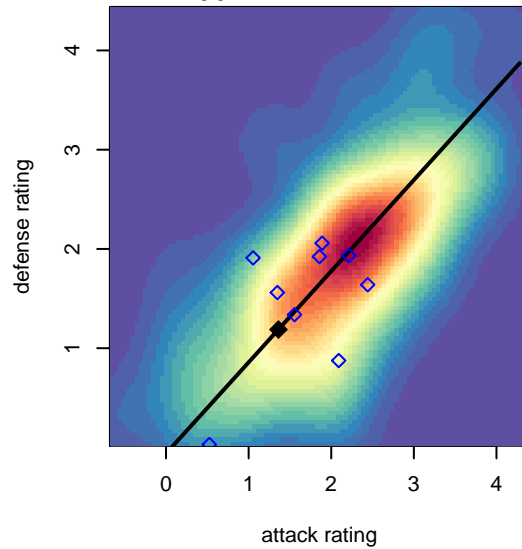

Venues played:
 2017 Crossfire Select U15 Silver
 2017 PSPL Classic 1 – East U15
 2017 PSPL Fall Super League – East U15

Wenatchee Valley United Tigers G03
 Dots are actual minus expected GF (blue circles) and GA (red triangles).
 Blue line is smoothed change in attack strength. Red is smoothed change in defense strength.

**attack and defense variance (black dot)
relative to other teams
and top 10 in region**

**attack and defense rating
relative to others at age
and all opponents in last 13 months**

Performance relative to 13 month average