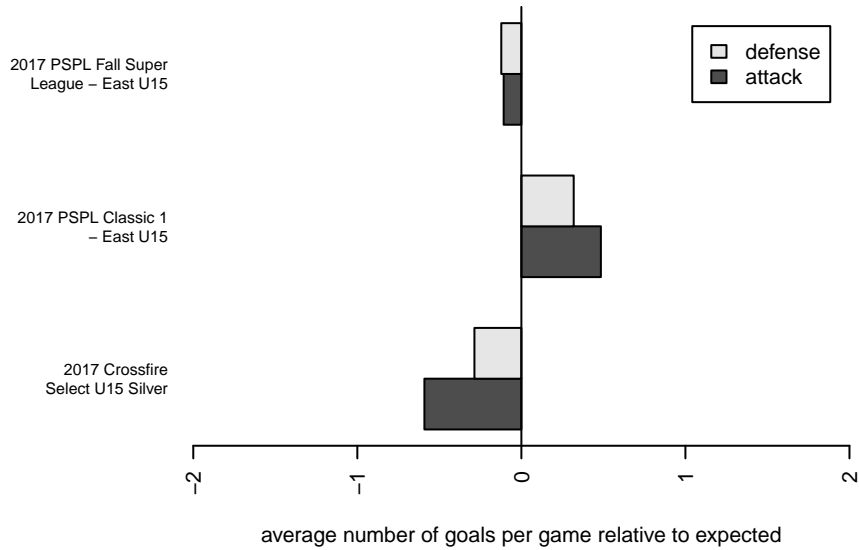

Venues played:
 2017 Crossfire Select U15 Silver
 2017 PSPL Classic 1 – East U15
 2017 PSPL Fall Super League – East U15

Wenatchee Valley United Tigers G03
 Dots are actual minus expected GF (blue circles) and GA (red triangles).
 Blue line is smoothed change in attack strength. Red is smoothed change in defense strength.

**attack and defense variance (black dot)
relative to other teams
and top 10 in region**

**attack and defense rating
relative to others at age
and all opponents in last 13 months**

Performance relative to 13 month average